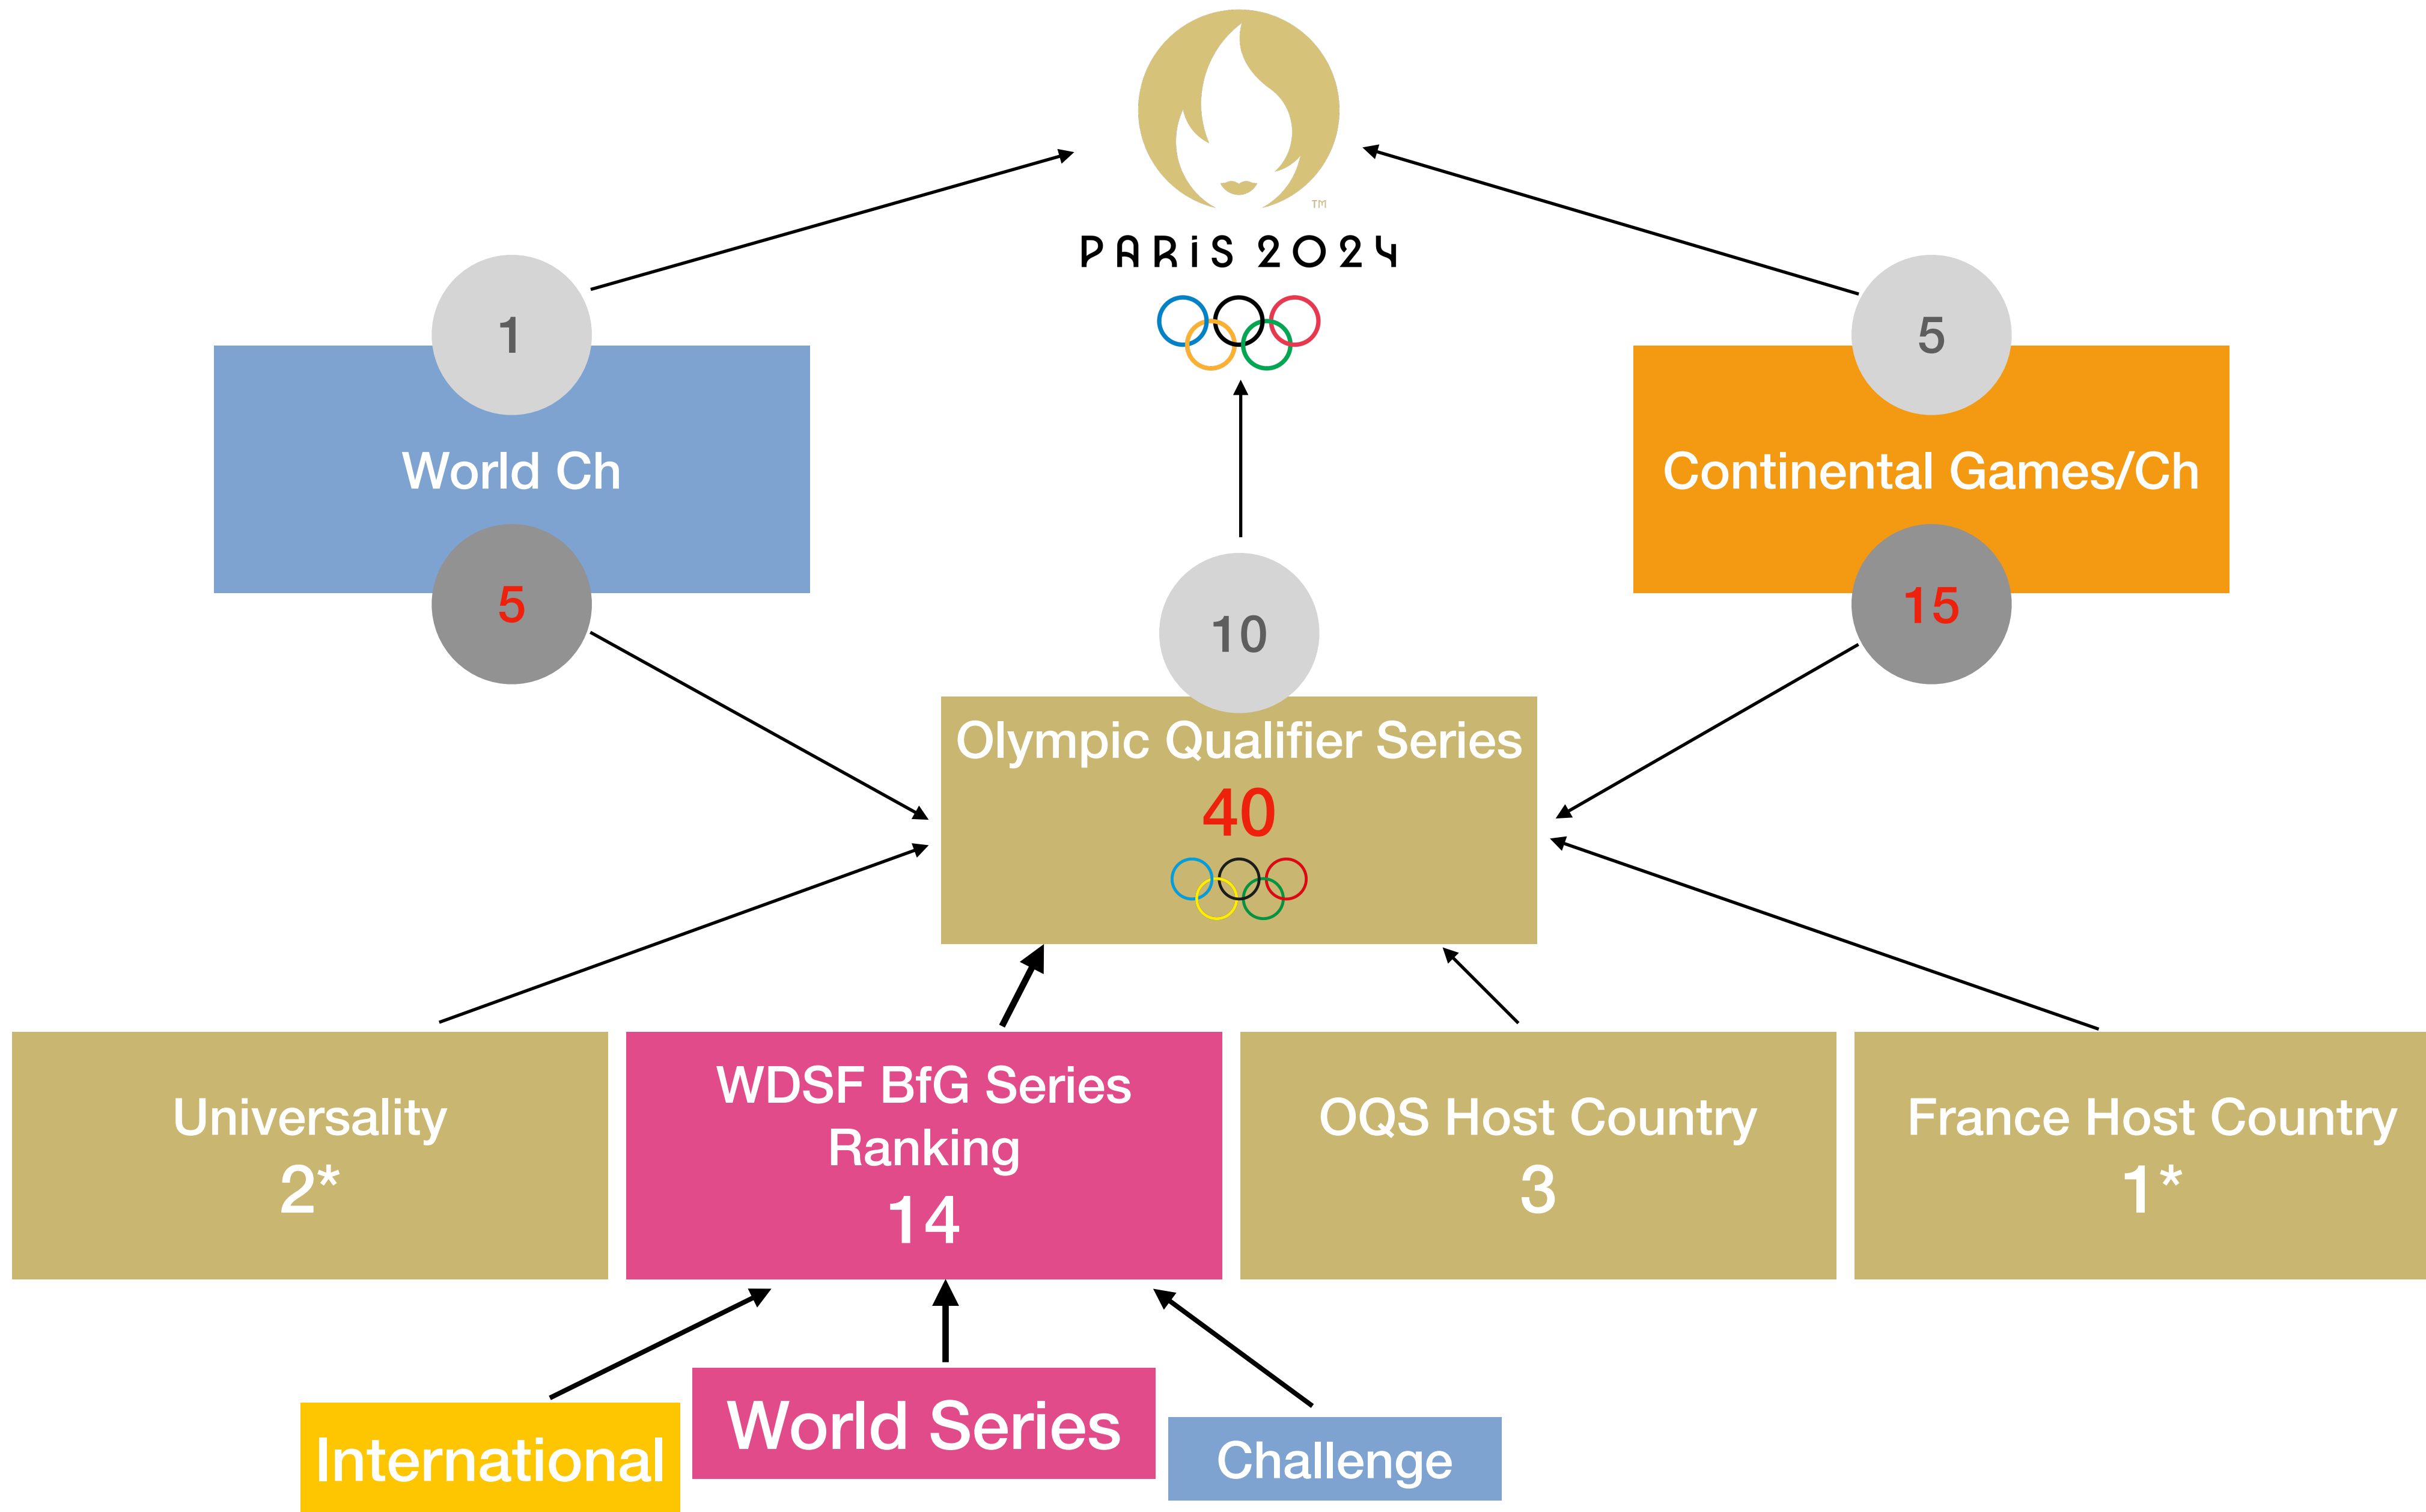

Event	OG Paris	OQS
Continental Games	1st	2nd
World Championship	Next highest ranked athlete	Top 5*

OQS

Event	Quota	Placed	Female	Male
World Championship*	5	2°-6°	5	5
Continental Games*	1	2°	5	5
Continental Championship*	2/3	1°-2°/2°-4°	10/15	10/15
OQS Host Country	1	3 OQS Hosts	3	3
Universality	2	If in TOP 24 OQS	2	2
Host Country (France)	1	If in TOP 24 OQS	1	1
BfG Series (Ranking List)	14	1°-14°	14	14
			40	40

*Related to 2023

Eligibility per NMB/NOC

Event	Female	Male
World Championship	2	2
Continental Games	2	2
Continental Championship	Open	Open
Olympic Qualifier Series	3	3
BfG World Series*	Open 3*	Open 3*

*Open till the 31 Dec 2022

Rankings

10*

OQS Ranking

14

WDSF BfG Ranking List

* With sole exception of Universality and Host Country quotas

Operating Policy
WDSF Breaking for
Gold Ranking Regulations

	BREAKING FOR GOLD WORLD SERIES	BREAKING FOR GOLD INTERNATIONAL SERIES	BREAKING FOR GOLD CHALLENGE SERIES
--	--------------------------------	--	------------------------------------

*Universality and Host Country quota places will be eligible for the OG only if qualified in TOP24 in OQS

Continental Games
Qualification

16

4

Quota places for each continental
Championship before Continental
Games