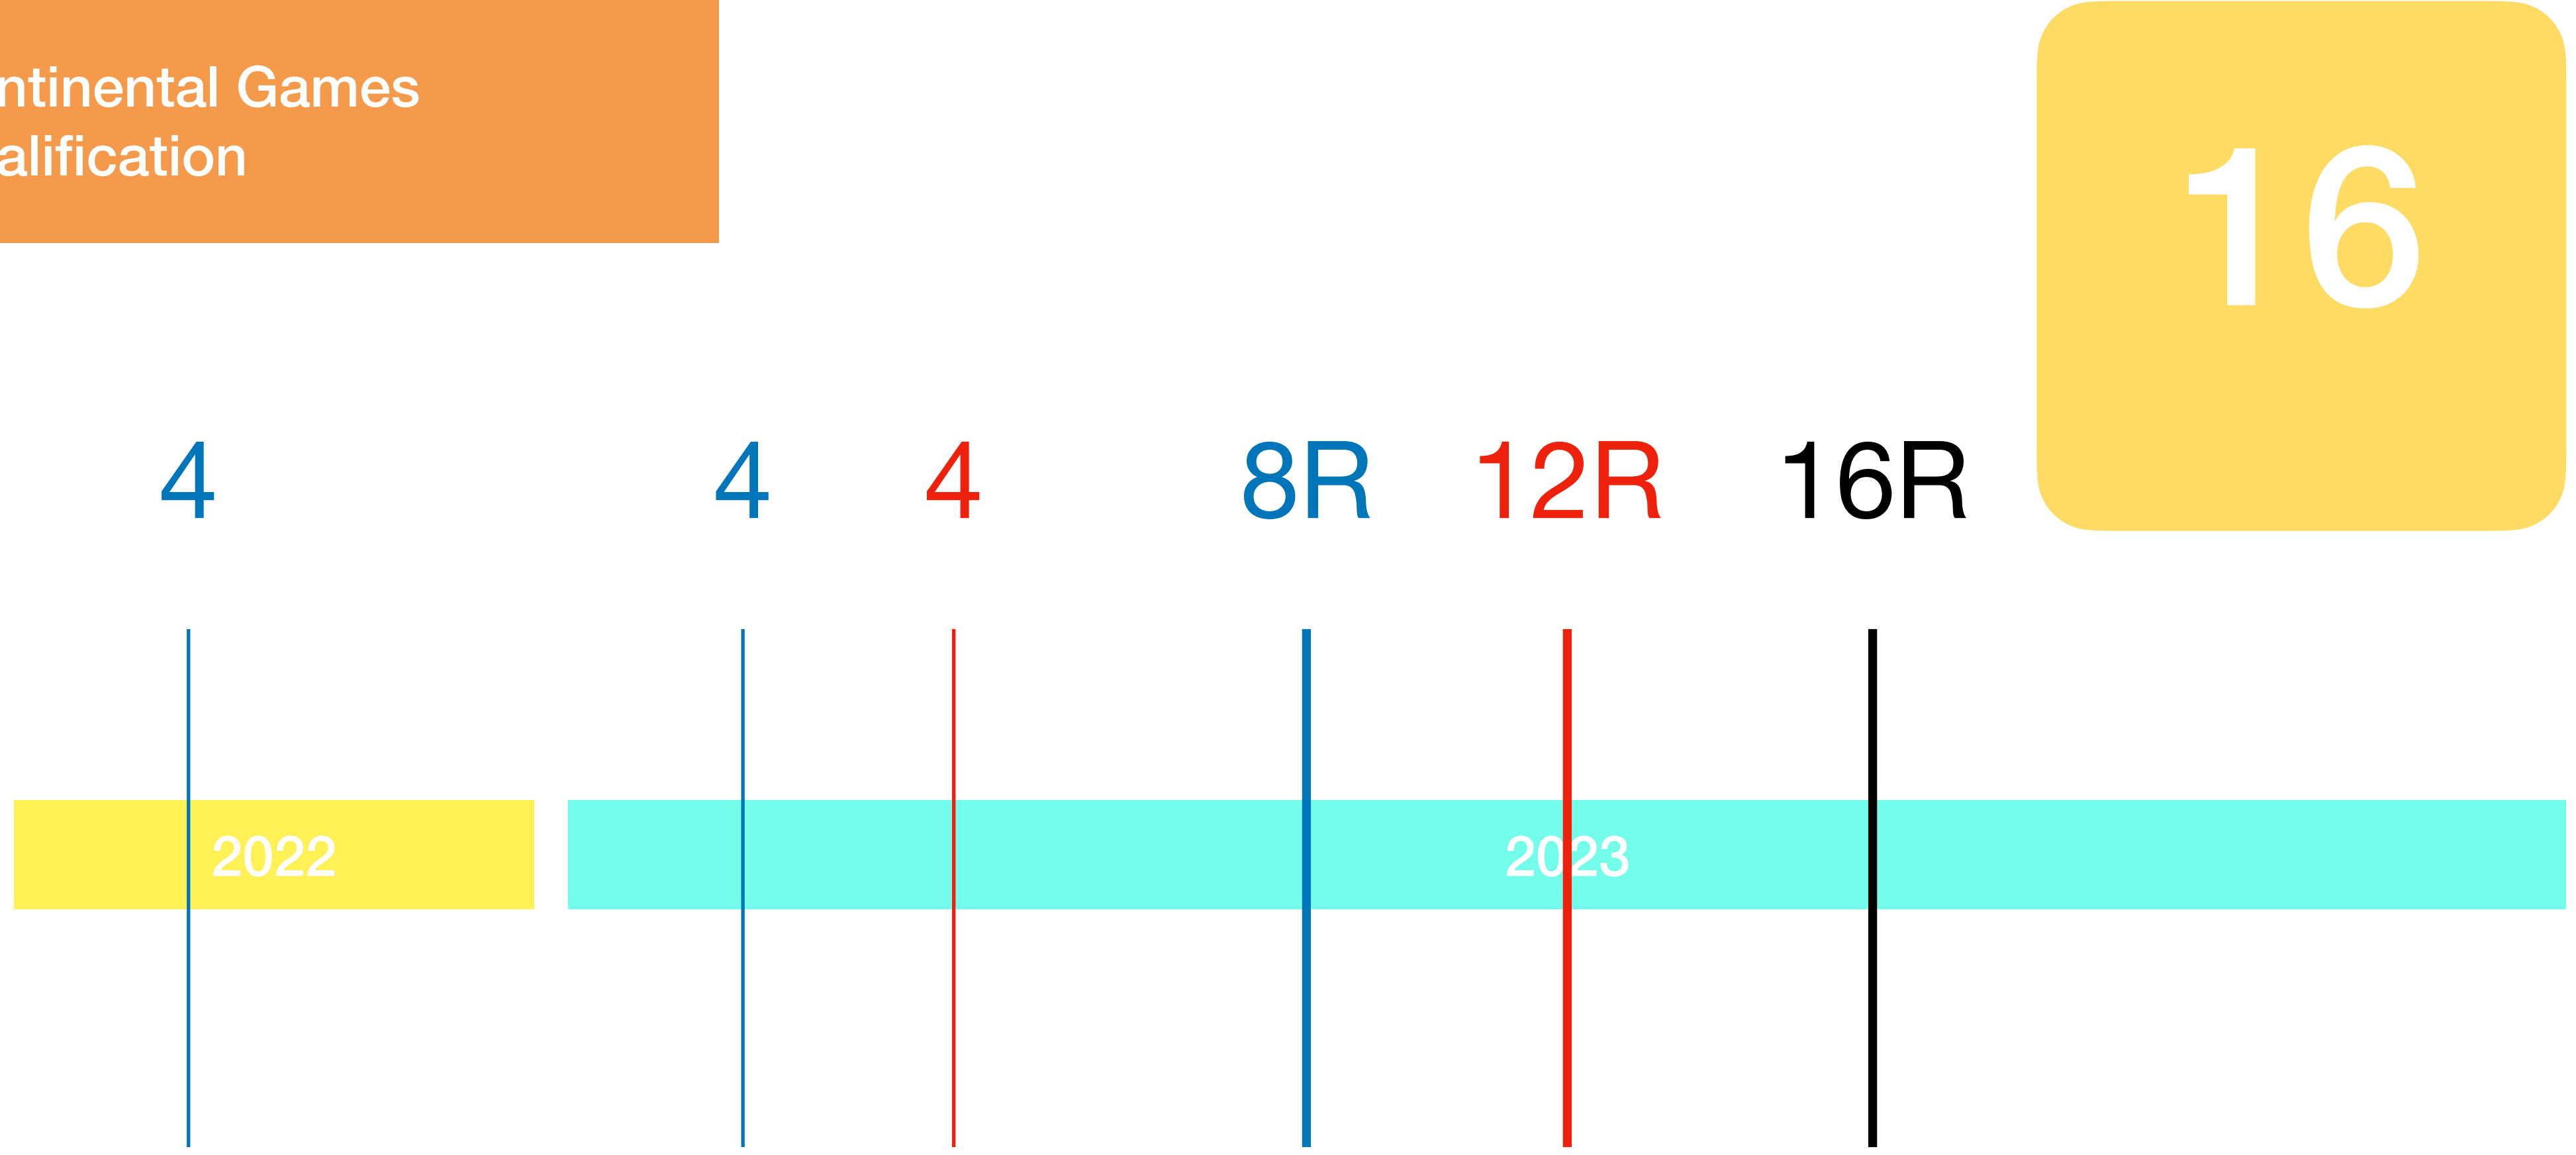

TB granted

21 June -2 July 2023

31 Dec 2023

March-June

30 June

9-10 August 2024

Summary

Paris 2024

*Related to 2023

Eligibility per NMB/NOC

Event	Female	Male
World Championship	2	2
Continental Games	2	2
Continental Championship	Open	Open
Olympic Qualifier Series	3	3
BfG World Series*	Open 3*	Open 3*

*Open till the 31 Dec 2022

Rankings

10*

OQS Ranking

14

WDSF BfG Ranking List

* With sole exception of Universality and Host Country quotas

Operating Policy
WDSF Breaking for
Gold Ranking Regulations

	BREAKING FOR GOLD WORLD SERIES	BREAKING FOR GOLD INTERNATIONAL SERIES	BREAKING FOR GOLD CHALLENGE SERIES
--	--------------------------------	--	------------------------------------

*Universality and Host Country quota places will be eligible for the OG only if qualified in TOP24 in OQS

Continental Games
Qualification

16

4

Quota places for each continental
Championship before Continental
Games